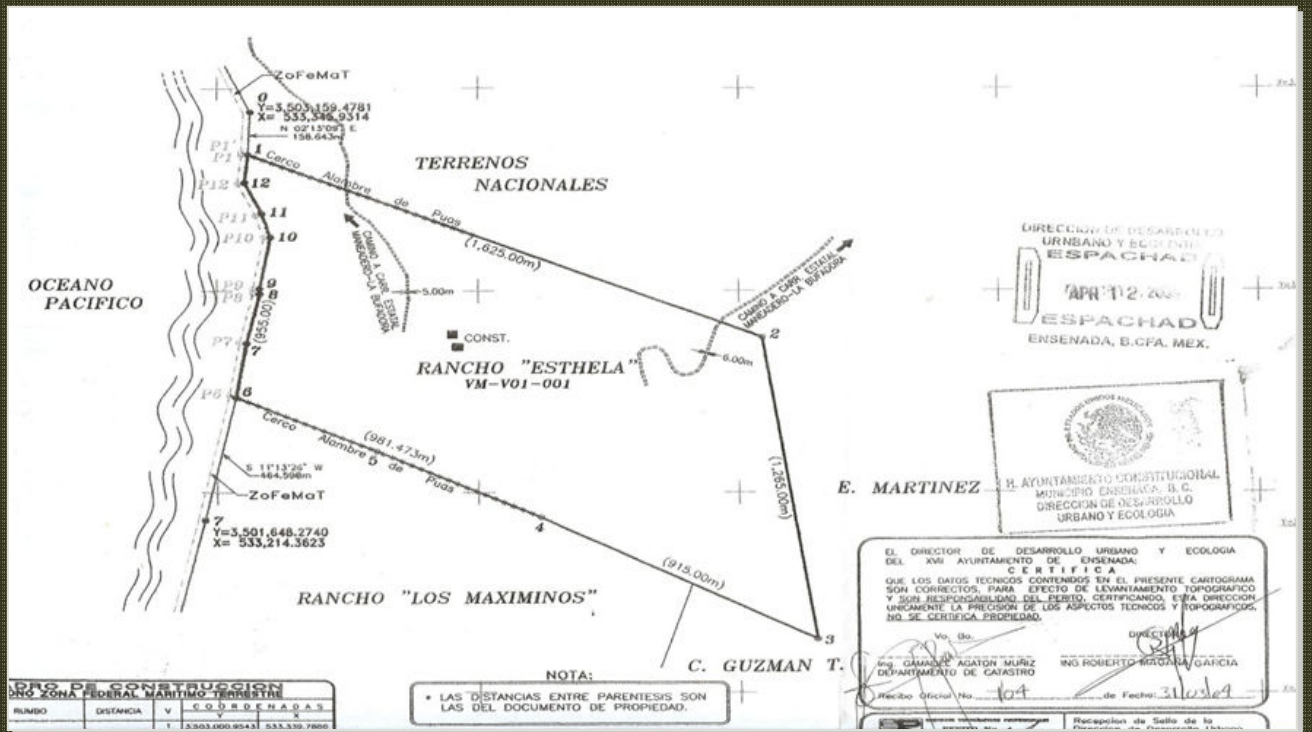

## Rancho Estela Facts

- Municipality of Ensenada, Maneadero, Baja California, México
- Extension: 148.96.82 hectares or 368.088 acres
- One kilometer of beach
- Water well
- Google Earth Coordinates:  
31° 39' 20.42" N  
116° 38' 34.92" W
- Located between the Bufadora and Soledad Bay on the Pacific Ocean
- Extensive mesas, and several cliffs all with ocean views

# Rancho Estela Location

Rancho Estela Chronogram: 148 hectares or 368 acres

Rancho Estela ~ a paradise within your reach

*Fertile lands for growing vines such as  
Pinot Noir and others*

*Broad mesas suitable for any project*